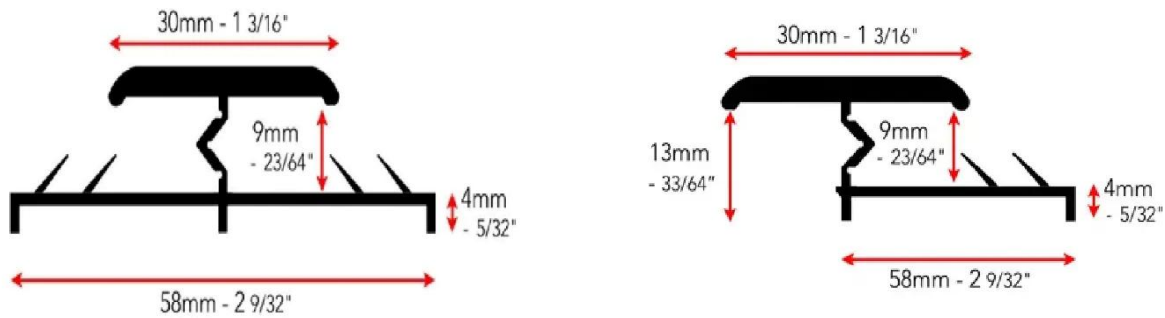

Premier Double / Premier Z

Top Solid Plate Width	30 mm
Bottom Aluminium Total Width	58mm
Total Hight approx..	15mm
Flooring Gap	13mm
Total height	9.5 mm
Suitability	Carpet to Carpet, Tile and Wood Flooring